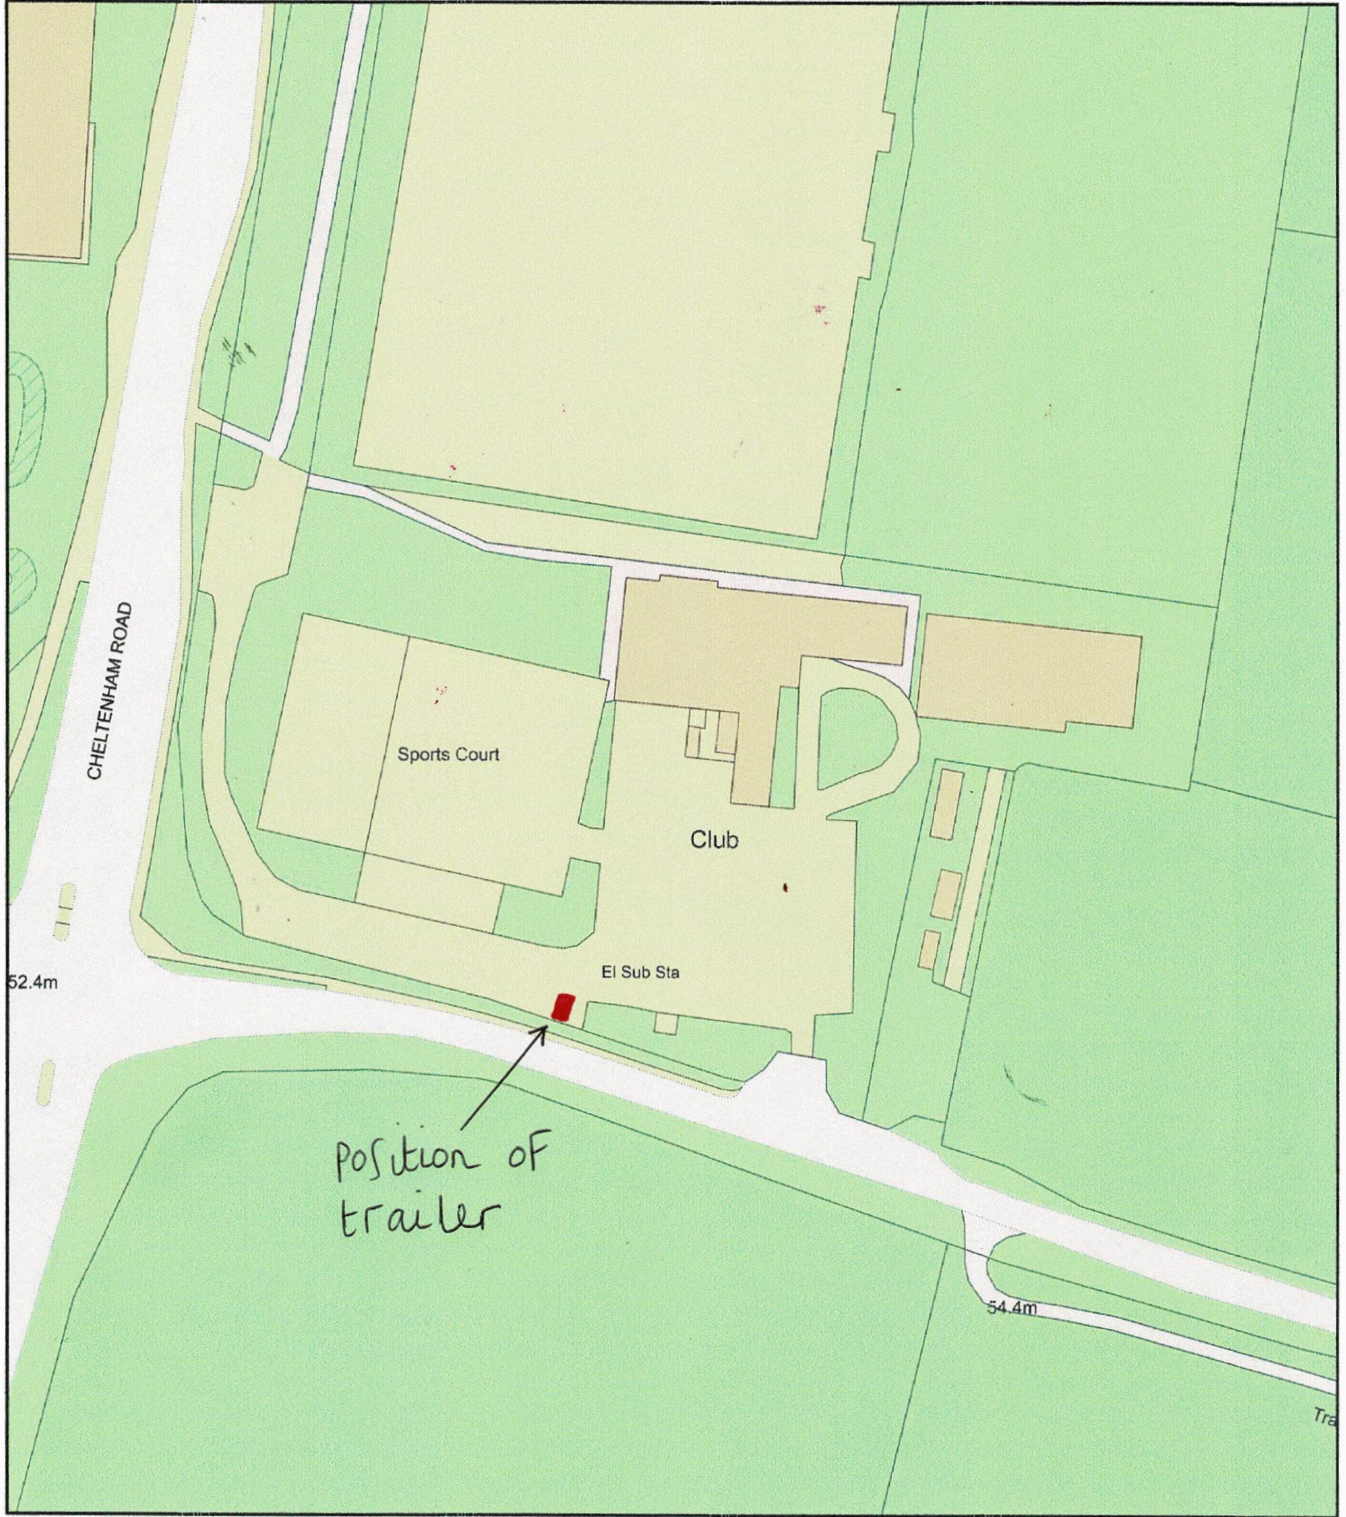

Cheltenham Rugby Club, Newlands Park

Plan Produced for: Home Plan Design Services

Date Produced: 05 Apr 2024

Plan Reference Number: TQRQM24096110726959

Scale: 1:1250 @ A4